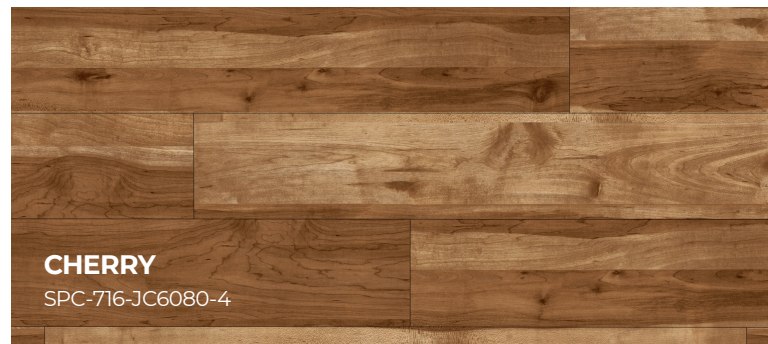

# 5.5MM SPC

**WHITE OAK**  
SPC-716-88065-001

**RED OAK**  
SPC-716-1500-007-62

**WHITE OAK**  
SPC-716-88065-001

**AMERICAN WALNUT**  
SPC-716-CD311-05

**MAPLE**  
SPC-716-JC6051-3

**CHERRY**  
SPC-716-JC6080-4

## ASPETTO - RANDOM LENGTHS

5.5 mm SPC Plank | Hardwood Look

5" x 48" (127 mm x 1220 mm) with random lengths  
(INCLUDES ACOUSTIC MEMBRANE)

- TRUEGROOVE® Technology
- TG® Shield Protection
- Wear Layer: 0.5 mm (20 mil)
- Installation: Droploc
- Ratings: IIC 64, STC 66

**Coverage per box: 18 Planks / Box**

19.70 ft<sup>2</sup> (1.83 m<sup>2</sup>) | 37.77 lbs (17.13 kg) | 56 boxes / pallet

TRUEGROOVE® Technology:  
Aligned grooves on all four sides  
for a uniform, premium finish